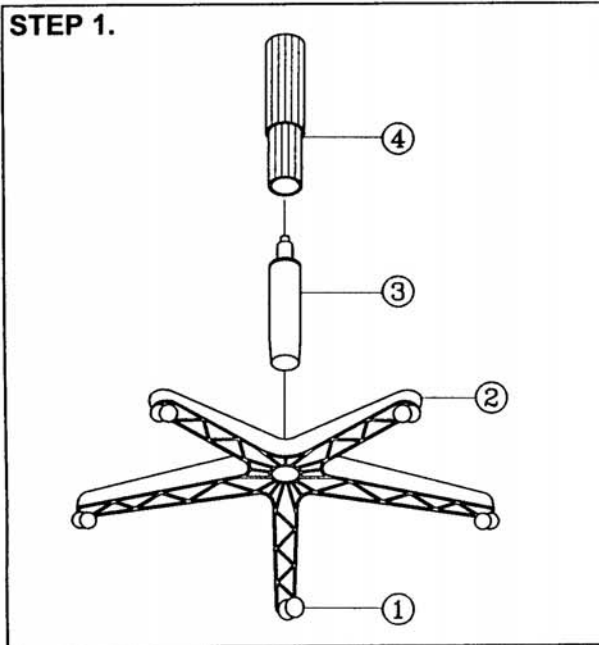

Assembly Instructions for "COMFORT" Classic Chair No. CH290

PARTS LIST

KEY	QTY	DESCRIPTION	KEY	QTY	DESCRIPTION	KEY	QTY	DESCRIPTION
1	5	CASTER	5	6	MECHANISM SCREW	9	2	BACKREST HEIGHT ADJ. KNOB
2	1	BASE	6	1	MECHANISM	10	1	MECHANISM PLASTIC BELLOW
3	1	SEAT POST	7	1	BACKREST	11	1	PLASTIC STOPPER
4	1	SEAT POST COVER	8	1	SEAT			

STEP 1.

STEP 2.

STEP 3.

STEP 4.